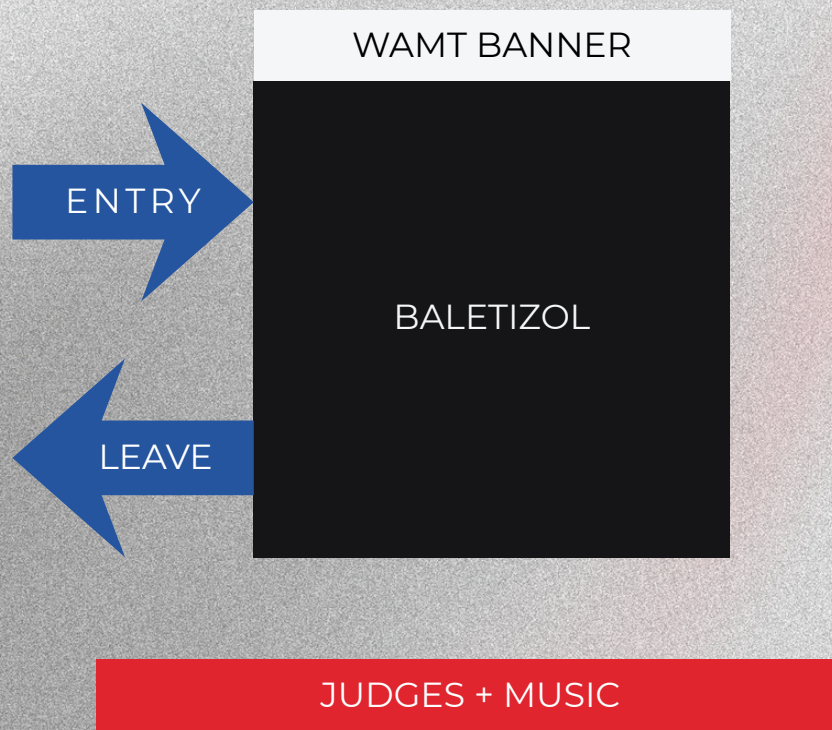

1st-3rd place – TROPHY + MEDAL + DIPLOMA

4th-last place – DIPLOMA

Judging Panel

The international judging panel is nominated by the international federation WAMT. The judges' decisions are final and cannot be appealed.

Starting list

The updated starting list will be available on the WAMT website.

Competition area

WAMT EUROPEAN CHAMPIONSHIP 2026

FRIDAY - START AT 11:00

- TWIRLING SOLO 1 BATON, TWIRLING SOLO 2 BATON all
- STRUTTING SOLO all
- TWIRLING ARTISTIC all
- TWIRLING FREESTYLE CADETS + JUNIORS
- MIX CADETS STAGE
- TWIRLING PAIR all
- CLASSIC POM SENIORS DUO/TRIO
- FLAG JUNIORS + SENIORS DUO/TRIO
- 2 BATON JUNIORS + SENIORS SOLO
- TWIRLING GROUP
- MACE JUNIORS + SENIORS SOLO
- MACE JUNIORS DUO/TRIO
- SHOW all
- OPEN POM SENIORS STAGE
- MIX JUNIORS DUO/TRIO
- CLASSIC BATON STAGE all
- CLASSIC BATON SOLO all
- CLASSIC BATON DUO/TRIO all
- CLASSIC BATON MINI all
- TWIRLING FREESTYLE SENIORS
- OPEN POM JUNIORS + CADETS STAGE
- FLAG SENIORS MINI
- OPEN POM SENIORS DUO/TRIO